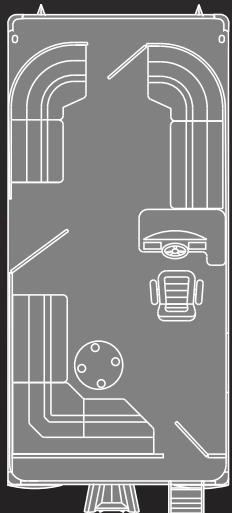

STANDARD FEATURES

- .190" Aluminum Motor Pod
- 6 Step Aft Boarding Ladder
- 8 Ft. Recacril Bimini Top with 1.25" Ribbed Anodized Aluminum Frame
- 12 Volt Power Plug
- 22 Gallon Fuel tank in motorwell
- Aft Bench with battery Cut Out with 40" Port Bench
- Built in Motor Well 21 gallon Fuel Tank
- Classic Composite Steering Wheel
- Custom Molded Windscreen
- Deluxe UV Stabilized Marine Vinyl Furniture
- Durable Aluminum Colored Corner Castings
- Fence Riser for Easy Deck Wash down
- Full Length Extruded Pontoon Keel
- Full Length Pontoon M-Brackets
- Gate and Fence Finger Guards
- Heavy Duty Anodized Aluminum Side Trim
- Helm Seat with Arm Rests
- Hooded Nose Cone with Spray Fins
- Horn
- Instruments: Speedometer, Tachometer, Volt Gauge, Fuel Gauge, Trim Gauge.
- Jensen CD-MP3 Player with 2 Speakers
- Life-time Marine Grade Plywood Deck
- Molded Console with Side Door

- Navigation Lights
- Port & Starboard Radiused Bow Benches with additional 40" Starboard & 30" Port Benches
- Round Table
- Screened Closed-cell Marine PVC Side Walls with UV Protectant; Color & Graphics Choice
- Stainless Steel Bow Eye
- Stainless Steel Cup Holders
- Stainless Steel Fasteners
- Stainless Steel Port and Starboard Stern Tie Downs
- Textured Vinyl Floor
- Three Gates: 1 Rear Entry

OPTIONAL

- 4 Speaker Upgrade
- Additional Table Base, Installed
- Barbecue Grill
- Bimini Conversation Area LED Light
- Bimini Trailing Arm Kit
- Bluetooth Radio Upgrade
- Camping Enclosure
- Cruise Docking Lights
- Hummingbird Fish Finder
- Hummingbird GPS/Fish Finder
- LED Navigation Lights
- Log Protective Side Keels
- Mooring Cover
- Side-Mount Utility Tray
- Slide-top Rolling Cooler
- Stainless Steel Lift-Up Cleats, Pr
- Under Deck Skin - "Wave Tamer"