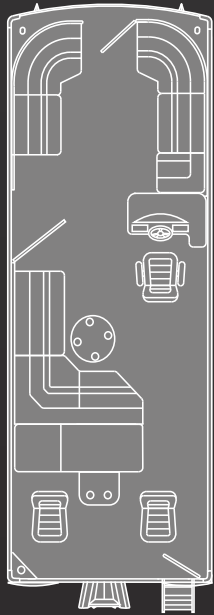

Grumman Journey J2485CFP

24' CRUISE, FISH & PRIVACY ROOM

24' Tube Length
8' 6" Deck Width
25" Tube Diameter

Max. Carrying Capacity: 3,145 lbs.
Pontoon Boat Weight: 2,210 lbs. approx.
Max. Allowable HP: 140

.090" Pontoon Tube Thickness
5052 Marine Grade Aluminum Alloy
Max. People Capacity: 2,286 lbs. or 16 people

STANDARD FEATURES

- .190" Aluminum Motor Pod
- 2 Stern Pedestal Swivel Fishing Chairs
- 6 Step Aft Boarding Ladder
- 9 Ft. Recacril Bimini Top with 1.25 in. Ribbed Anodized Aluminum Frame
- 12 Volt Power Plug
- 22 Gallon Fuel tank in motorwell
- Aft Bench with battery Cut Out & 40" Port Bench
- Built in Motor Well 21 gallon Fuel Tank
- Chrome Bow Cleats
- Classic Composite Steering Wheel
- Custom Molded Windscreen
- Deluxe UV Stabilized Marine Vinyl Furniture
- Durable Aluminum Colored Corner Castings
- Fence Riser for Easy Deck Wash down
- Fence Riser for Easy Deck Wash down
- Full Length Extruded Pontoon Keel
- Full Length Pontoon M-Brackets
- Gate and Fence Finger Guards
- Heavy Duty Anodized Aluminum Side Trim
- Helm Seat with Arm Rests
- Hooded Nose Cone with Spray Fins
- Horn
- Instruments: Speedometer, Tachometer, Volt Gauge, Fuel Gauge, Trim Gauge.
- Jensen CD-MP3 Player with 2 Speakers
- Life-time Marine Grade Plywood Deck
- Molded Console with Side Door
- Navigation Lights
- Port Radiused Bow Bench with additional 30" Bow Bench
- Round Table
- Screened Closed-cell Marine PVC Side Walls with UV Protectant; Color & Graphics Choice
- Stainless Steel Bow Eye
- Stainless Steel Cup Holders
- Stainless Steel Fasteners
- Stainless Steel Port and Starboard Stern Tie Downs
- Starboard Radiused Bow Bench with additional 30" Bow Bench & Chaise Lounge
- Stern Aerated 9.5 Gallon Livewell with cup holders
- Textured Vinyl Floor
- Three Gates: 1 Rear Entry
- Two-Piece Sundeck with Privacy Room & Curtain

OPTIONAL

- 4 Speaker Upgrade
- Additional Table Base
- Barbecue Grill
- Bimini Conversation LED Light
- Bimini Trailering Arm Kit
- Bluetooth Radio Upgrade
- Camping Enclosure
- Cruise Docking Lights
- Heritage Console Upgrade
- Hummingbird Fish Finder
- Hummingbird GPS/Fish Finder
- Jensen CD-MP3 with 4 Speakers
- LED Navigation Lights
- Log Protective Side Keels
- Mini Tri-toon
- Mooring Cover
- Seat Covers
- Ski Tow Bar
- Slide-top Rolling Cooler
- Stainless Steel Lift-Up Cleats
- Tackle Tray with 2 Compartments
- Tackle Tray with 3 Compartments
- Under Deck Skin "Wave Tamer"
- Utility Tray

Grumman Journey J2485CSP

24' CRUISE, SWIM PLATFORM & PRIVACY ROOM

24' Tube Length
8' 6" Deck Width
25" Tube Diameter

Max. Carrying Capacity: 3,145 lbs.
Pontoon Boat Weight: 2,210 lbs. approx.
Max. Allowable HP: 140

.090" Pontoon Tube Thickness
5052 Marine Grade Aluminum Alloy
Max. People Capacity: 2,286 lbs. or 16 people