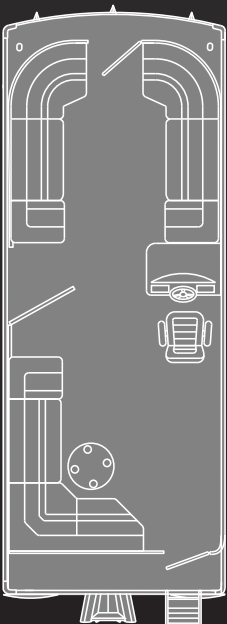

STANDARD FEATURES

- .190" Aluminum Motor Pod
- 6 Step Aft Boarding Ladder
- 9 Ft. Recacril Bimini Top with 1.25 in. Ribbed Anodized Aluminum Frame
- 12 Volt Power Plug
- 22 Gallon Fuel tank in motorwell
- Aft Bench with battery Cut Out with additional 40" Bench & Chaise Lounge
- Built in Motor Well 21 gallon Fuel Tank
- Chrome Bow Cleats
- Classic Composite Steering Wheel
- Custom Molded Windscreen
- Deluxe UV Stabilized Marine Vinyl Furniture
- Durable Aluminum Colored Corner Castings
- Fence Riser for Easy Deck Wash down
- Full Length Extruded Pontoon Keel
- Full Length Pontoon M-Brackets
- Gate and Fence Finger Guards
- Heavy Duty Anodized Aluminum Side Trim
- Helm Seat with Arm Rests
- Hooded Nose Cone with Spray Fins
- Horn
- Instruments: Speedometer, Tachometer, Volt Gauge, Fuel Gauge, Trim Gauge.
- Jensen CD-MP3 Player with 2 Speakers
- Life-time Marine Grade Plywood Deck
- Mini Tri-toon: 14 Ft. Center Tube
- Molded Console with Side Door
- Navigation Lights
- Port Radiused Bow Bench with additional 40" Bench & Chaise Lounge
- Round Table
- Screened Closed-cell Marine PVC Side Walls with UV Protectant; Color & Graphics Choice
- Stainless Steel Bow Eye
- Stainless Steel Cup Holders
- Stainless Steel Fasteners
- Stainless Steel Port and Starboard Stern Tie Downs
- Starboard Radiused Bow Bench with additional 40" Bench & Chaise Lounge
- Textured Vinyl Floor
- Three Gates: 1 Rear Entry

OPTIONAL

- 4 Speaker Upgrade
- Additional Table Base
- Barbecue Grill
- Bimini Conversation Area LED Light
- Bimini Trailing Arm Kit
- Bluetooth Radio Upgrade
- Camping Enclosure
- Cruise Docking Lights
- Heritage Console Upgrade
- Hummingbird Fish Finder
- Hummingbird GPS/Fish Finder
- LED Navigation Lights
- Log Protective Side Keels
- Mooring Cover
- Seat Covers
- Ski Tow Bar
- Slide-top Rolling Cooler
- Stainless Steel Lift-Up Cleats
- Tackle Tray with 2 Compartments
- Tackle Tray with 3 Compartments
- Tilt Out Trash Container
- Under Deck Skin "Wave Tamer"
- Utility Tray