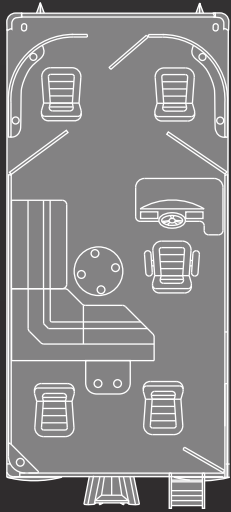

Grumman Journey J1885F

18' FISH

18' Tube Length
8' 6" Deck Width
25" Tube Diameter

Max. Carrying Capacity: 1,979 lbs.
Pontoon Boat Weight: 1,561 lbs. approx.
Max. Allowable HP: 70

.090" Pontoon Tube Thickness
5052 Marine Grade Aluminum Alloy
Max. People Capacity: 1,419 lbs. or 10 people

STANDARD FEATURES

- .190" Aluminum Motor Pod
- 6 Step Aft Boarding Ladder
- 8 Ft. Recacril Bimini Top with 1.25" Ribbed Anodized Aluminum Frame
- 12 Volt Power Plug
- 22 Gallon Fuel tank in motorwell
- Aft Bench with battery Cut Out & 40" Port Bench
- Built in Motor Well 21 gallon Fuel Tank
- Chrome Bow Cleats
- Classic Composite Steering Wheel
- Custom Molded Windscreen
- Deluxe UV Stabilized Marine Vinyl Furniture
- Durable Aluminum Colored Corner Castings
- Fence Riser for Easy Deck Wash down
- Four Gates: 1 Rear Entry
- Full Length Extruded Pontoon Keel
- Full Length Pontoon M-Brackets
- Gate and Fence Finger Guards
- Heavy Duty Anodized Aluminum Side Trim
- Helm Seat with Arm Rests
- Hooded Nose Cone with Spray Fins
- Horn
- Instruments: Speedometer, Tachometer, Volt Gauge, Fuel Gauge, Trim Gauge.
- Jensen CD-MP3 Player with 2 Speakers

- Life-time Marine Grade Plywood Deck
- Molded Console with Side Door
- Navigation Lights
- Round Table
- Screened Closed-cell Marine PVC Side Walls with UV Protectant; Color & Graphics Choice
- Stainless Steel Bow Eye
- Stainless Steel Cup Holders
- Stainless Steel Fasteners
- Stainless Steel Port and Starboard Stern Tie Downs
- Stern Aerated 9.5 Gallon Livewell with Cup Holders
- Textured Vinyl Floor
- Three Corner Shelves with Drink & Rod Holders
- Two Bow Pedestal Swivel Fishing Chairs
- Two Stern Pedestal Swivel Fishing Chairs

OPTIONAL

- Barbecue Grill
- Bimini Conversation Area LED Light
- Bimini Trailing Arm Kit
- Bluetooth Radio Upgrade
- Camping Enclosure
- Hummingbird Fish Finder
- Hummingbird GPS/Fish Finder
- LED Navigation Lights
- Log Protective Side Keels
- Mooring Cover
- Rolling Cooler with Sliding Top
- Slide-top Rolling Cooler
- Stainless Steel Lift-Up Cleats
- Tackle Tray with 2 Compartments
- Tackle Tray with 3 Compartments
- Under Deck Skin "Wave Tamer"

Grumman Journey J1885C

18' CRUISE

18' Tube Length
8' 6" Deck Width
25" Tube Diameter

Max. Carrying Capacity: 1,979 lbs.
Pontoon Boat Weight: 1,561 lbs. approx.
Max. Allowable HP: 70

.090" Pontoon Tube Thickness
5052 Marine Grade Aluminum Alloy
Max. People Capacity: 1,419 lbs. or 10 people