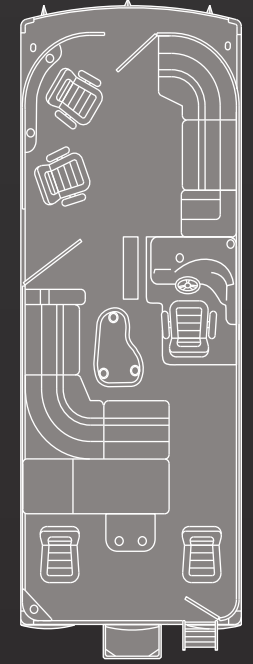

Heritage Pontoons

H2085CPR

H2285CP

H2285CF

H2285TCP

H2285TCF

H2485CP

H2485TCP

.090" Pontoon Tube Thickness
5052 Marine Grade Aluminum Alloy
Max. People Cap.: 1,777 lbs. or 12 people

STANDARD FEATURES

- .190" Aluminum Motor Pod & Transom
- 2 Bow Port Recliner Seats w/Arms
- Aft Bench with Battery Cut Out and Port Bench with Arm Rest
- 8 Ft Dlx Recacril Bimini Top w/ 1.25" Ribbed Clear Anodized Aluminum frame
- 22 Gallon Fuel tank in motorwell
- 25" Pontoon Tubes
- Deluxe Fiberglass Console
- Deluxe UV Stabilized Marine Vinyl Material
- Docking Lights
- Fence Riser for Easy Deck Wash down
- Full Length Extruded Pontoon Keel
- Full Length Pontoon M Bracket
- Gate and Fence Finger Guards
- Hooded Nose Cone w/Spray Fins
- Horn
- Instruments: Speedometer, Tachometer, Volt Gauge, Fuel Gauge, Trim Gauge.
- Jenson Am/Fm Bluetooth USB input for mp3 player w/ 4 speakers
- Kidney Shaped Table
- LED Nav Lights and Floor Lights
- Lifetime Warranted Marine Grade Plywood Deck
- Port & Starboard Stern Stainless Steel Tie Downs
- Privacy Sundeck Cushion & Privacy Curtain
- Rear Entry with 6 Step Aft Boarding Ladder
- Recliner Helm Seat w/Arms
- Screened Aluminum Side wall material
- Silver Colored Aluminum Casted Corners
- Stainless Steel Bow Eye
- Stainless Steel Bow Lift-Up Cleats
- Stainless Steel Cup Holder
- Stainless Steel Fasteners
- Stainless Steel Steering Wheel
- Starboard Bow Bench with Radius Bench and Chaise Lounge Flip Cushion
- 12 Volt Power Plug
- Vinyl Flooring