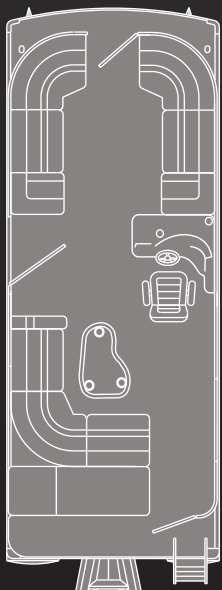

Grumman Heritage H2085CPR

20' CRUISE, PRIVACY ROOM & RECLINERS

20' Tube Length
8.5' Deck Width
25" Tube Diameter

Max. Carrying Capacity: 2,455 lbs.
Pontoon Boat Weight: 1,890 lbs.
Max. Allowable HP: 100

.090" Pontoon Tube Thickness
5052 Marine Grade Aluminum Alloy
Max. People Cap.: 1,777 lbs. or 12 people

STANDARD FEATURES

- .190" Aluminum Motor Pod & Transom
- 2 Bow Port Recliner Seats w/Arms
- Aft Bench with Battery Cut Out and Port Bench with Arm Rest
- 8 Ft Dlx Recacril Bimini Top w/ 1.25" Ribbed Clear Anodized Aluminum frame
- 22 Gallon Fuel tank in motorwell
- 25" Pontoon Tubes
- Deluxe Fiberglass Console
- Deluxe UV Stabilized Marine Vinyl Material
- Docking Lights
- Fence Riser for Easy Deck Wash down
- Full Length Extruded Pontoon Keel
- Full Length Pontoon M Bracket
- Gate and Fence Finger Guards
- Hooded Nose Cone w/Spray Fins
- Horn
- Instruments: Speedometer, Tachometer, Volt Gauge, Fuel Gauge, Trim Gauge.
- Jenson Am/Fm Bluetooth USB input for mp3 player w/ 4 speakers
- Kidney Shaped Table
- LED Nav Lights and Floor Lights
- Lifetime Warranted Marine Grade Plywood Deck
- Port & Starboard Stern Stainless Steel Tie Downs
- Privacy Sundeck Cushion & Privacy Curtain
- Rear Entry with 6 Step Aft Boarding Ladder
- Recliner Helm Seat w/Arms
- Screened Aluminum Side wall material
- Silver Colored Aluminum Casted Corners
- Stainless Steel Bow Eye
- Stainless Steel Bow Lift-Up Cleats
- Stainless Steel Cup Holder
- Stainless Steel Fasteners
- Stainless Steel Steering Wheel
- Starboard Bow Bench with Radius Bench and Chaise Lounge Flip Cushion
- 12 Volt Power Plug
- Vinyl Flooring

OPTIONAL