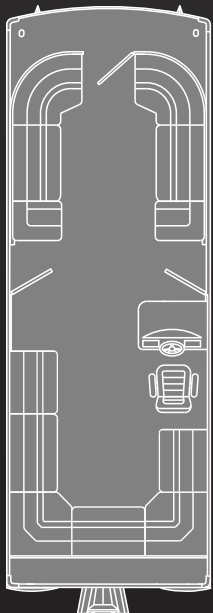

STANDARD FEATURES

- .190" Aluminum Motor Pod
- 9 Ft. Recacril Bimini Top with 1.25 in. Ribbed Anodized Aluminum Frame
- 12 Volt Power Plug
- 22 Gallon Fuel tank in motorwell
- Aft Lounge area: 1-30" Port Bench, 1-40" Port Bench, 1-Port Corner Bench, 1-40" Center Bench, 1-Star-board Corner Bench & 1-36" Starboard Bench
- Built in Motor Well 21 gallon Fuel Tank
- Chrome Bow Cleats
- Classic Composite Steering Wheel
- Custom Molded Windscreen
- Deluxe UV Stabilized Marine Vinyl Furniture
- Durable Aluminum Colored Corner Castings
- Fence Riser for Easy Deck Wash down
- Full Length Extruded Pontoon Keel
- Full Length Pontoon M-Brackets
- Gate and Fence Finger Guards
- Heavy Duty Anodized Aluminum Side Trim
- Helm Seat with Arm Rests
- Hooded Nose Cone with Spray Fins
- Horn
- Instruments: Speedometer, Tachometer, Volt Gauge, Fuel Gauge, Trim Gauge.
- Jensen CD-MP3 Player with 2 Speakers
- Life-time Marine Grade Plywood Deck
- Molded Console with Side Door
- Navigation Lights
- Port Radiused Bow Bench with additional 40" Bench & Chaise Lounge
- Screened Closed-cell Marine PVC Side Walls with UV Protectant; Color & Graphics Choice
- Stainless Steel Bow Eye
- Stainless Steel Cup Holders
- Stainless Steel Fasteners
- Stainless Steel Port and Starboard Stern Tie Downs
- Starboard Radiused Bow Bench with additional 40" Bench & Chaise Lounge
- Textured Vinyl Floor
- Three Gates

OPTIONAL

- 4 Speaker Upgrade
- Additional Table Base
- Barbecue Grill
- Bimini Conversation Area LED Light
- Bimini Trailering Arm Kit
- Bluetooth Radio Upgrade
- Camping Enclosure
- Cruise Docking Lights
- Hummingbird Fish Finder
- Hummingbird GPS/Fish Finder
- Heritage Console Upgrade
- LED Navigation Lights
- Log Protective Side Keels
- Mini Tri-toon
- Mooring Cover
- Round Table Assembly
- Seat Covers
- Ski Tow Bar
- Slide-top Rolling Cooler
- Stainless Steel Lift-Up Cleats
- Tilt Out Trash Container
- Under Deck Skin "Wave Tamer"
- Utility Tray