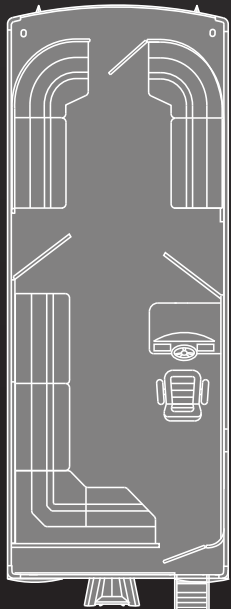

STANDARD FEATURES

- .190" Aluminum Motor Pod
- 6 Step Aft Boarding Ladder
- 9 Ft. Recacril Bimini Top with 1.25 in. Ribbed Anodized Aluminum Frame
- 12 Volt Power Plug
- 22 Gallon Fuel tank in motorwell
- Aft Bench with battery Cut Out + 40" & 30" Port Benches
- Barrell Helm Seat
- Built in Motor Well 21 gallon Fuel Tank
- Chrome Bow Cleats
- Classic Composite Steering Wheel
- Deluxe UV Stabilized Marine Vinyl Furniture
- Durable Aluminum Colored Corner Castings
- Fence Riser for Easy Deck Wash down
- Four Gates: 1 Rear Entry
- Full Length Extruded Pontoon Keel
- Full Length Pontoon M-Brackets
- Gate and Fence Finger Guards
- Heavy Duty Anodized Aluminum Side Trim
- Hooded Nose Cone with Spray Fins
- Horn
- Instruments: Speedometer, Tachometer, Volt Gauge, Fuel Gauge, Trim Gauge.
- Life-time Marine Grade Plywood Deck
- Log Protective Side Keels
- Molded Console with Side Door
- Navigation Lights
- Port & Starboard Radiused Bow Benches with additional 40" Benches
- Screened Closed-cell Marine PVC Side Walls with UV Protectant & Limited Graphic Package
- Stainless Steel Bow Eye
- Stainless Steel Cup Holders
- Stainless Steel Fasteners
- Stainless Steel Port and Starboard Stern Tie Downs
- Textured Vinyl Floor

OPTIONAL

- Additional Table Base
- Barbecue Grill
- Bimini Conversation Area LED Light
- Bimini Trailing Arm Kit
- Bluetooth Radio Upgrade
- Camping Enclosure
- Cruise Docking Lights
- Helm Seat with Arm Rests
- Hummingbird Fish Finder
- Hummingbird GPS/Fish Finder
- Jensen CD-MP3 with 2 Speakers
- LED Navigation Lights
- Log Protective Side Keels
- Mini Tri-toon
- Mooring Cover
- Seat Covers
- Ski Tow Bar
- Slide-top Rolling Cooler
- Stainless Steel Lift-Up Cleats
- Round Table Assembly
- Under Deck Skin "Wave Tamer"
- Utility Tray
- Windscreen