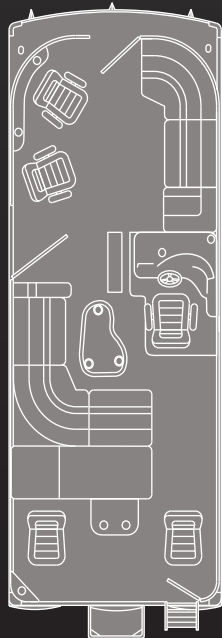

* In place of port bow furniture ensemble

Grumman Heritage H2485TCFP

24' TRI-TOON, CRUISE, FISH & PRIVACY ROOM

24' Tube Length
8.5' Deck Width
25" Diameter Center Tube

Max. Carrying Capacity: 3,145 lbs.
Pontoon Boat Weight: 2,835 lbs. approx.
23" Diameter Port & Starboard Pontoons

Max. Allowable HP: 200
.090" Pontoon Tube Thickness
Max. People Capacity: 2,286 lbs. or 16 people

STANDARD FEATURES

- .190" Aluminum Motor Pod & Transom
- 2 Bow Port Recliner Chairs with Arms
- 9 Ft Dlx Recacril Bimini Top with 1.25" Ribbed Clear Anodized Aluminum frame
- 12 Volt Power Plug
- 22 Gallon Fuel tank in motorwell
- 25" Pontoon Tubes
- Aft Aerated Livewell
- Aft Bench with Battery Cut Out and Port Bench with Arm Rest
- Fishing Area
- Center Tube Storage and Hatch
- Center Tube Storage Bilge Pump
- Deluxe Fiberglass Console
- Deluxe UV stabilized Marine Vinyl Material
- Docking Lights
- Fence Riser for easy Deck Wash down
- Full Length Pontoon M Bracket
- Gate and Fence Finger Guards
- Hooded Nose Cone with Spray Fins Custom Molded Windscreen
- Helm Platform Raised
- Horn
- Instruments: Speedometer, Tachometer, Volt Guage, Fuel Guage, Trim Guage.
- Jenson Am/Fm Bluetooth USB input for mp3 player with 4 speakers
- Kidney Shaped Table
- LED Floor Lights
- LED Nav Lights
- Lifetime Warranted Marine Grade Plywood Deck
- Port & Starboard Stern Stainless Steel Tie Downs
- Privacy Sundeck Cushion, Room and Curtain
- Rear Entry with 6 Step Boarding Ladder
- Recliner Helm Seat with Arms
- Screened Aluminum Side wall material
- Sea Star Hydraulic Steering
- Silver Colored Aluminum Casted Corners
- Stainless Steel Bow Eye
- Stainless Steel Bow Lift Up Cleats
- Stainless Steel Cup Holders
- Stainless Steel Fasteners
- Stainless Steel Steering Wheel
- Starboard Bow Bench & Chaise Lounge Flip Cushion
- Twin Under Deck Wave Tunnels
- Two Pedestal Fishing Chairs Aft
- Two Recliners with Arms
- Textured Vinyl Flooring