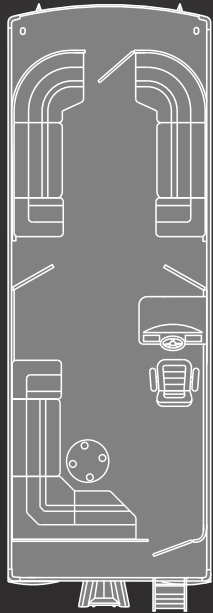

Grumman Journey J2485C

24' CRUISE

24' Tube Length
8' 6" Deck Width
25" Tube Diameter

Max. Carrying Capacity: 3,145 lbs.
Pontoon Boat Weight: 2,210 lbs. approx.
Max. Allowable HP: 140

.090" Pontoon Tube Thickness
5052 Marine Grade Aluminum Alloy
Max. People Capacity: 2,286 lbs. or 16 people

STANDARD FEATURES

- .190" Aluminum Motor Pod
- 6 Step Aft Boarding Ladder
- 9 Ft. Recacril Bimini Top with 1.25 in. Ribbed Anodized Aluminum Frame
- 12 Volt Power Plug
- 22 Gallon Fuel tank in motorwell
- Aft Bench with battery Cut Out with additional 40" Bench & Chaise Lounge
- Built in Motor Well 21 gallon Fuel Tank
- Chrome Bow Cleats
- Classic Composite Steering Wheel
- Custom Molded Windscreen
- Deluxe UV Stabilized Marine Vinyl Furniture
- Durable Aluminum Colored Corner Castings
- Fence Riser for Easy Deck Wash down
- Four Gates: 1 Rear Entry
- Full Length Extruded Pontoon Keel
- Full Length Pontoon M-Brackets
- Gate and Fence Finger Guards
- Heavy Duty Anodized Aluminum Side Trim
- Helm Seat with Arm Rests
- Hooded Nose Cone with Spray Fins
- Horn
- Instruments: Speedometer, Tachometer, Volt Gauge, Fuel Gauge, Trim Gauge.
- Jensen CD-MP3 Player with 2 Speakers
- Life-time Marine Grade Plywood Deck
- Molded Console with Side Door
- Navigation Lights
- Port Radiused Bow Bench with additional 40" Bench & Chaise Lounge
- Round Table
- Screened Closed-cell Marine PVC Side Walls with UV Protectant; Color & Graphics Choice
- Stainless Steel Bow Eye
- Stainless Steel Cup Holders
- Stainless Steel Fasteners
- Stainless Steel Port and Starboard Stern Tie Downs
- Starboard Radiused Bow Bench with additional 40" Bench & Chaise Lounge
- Textured Vinyl Floor

OPTIONAL

- 4 Speaker Upgrade
- Additional Table Base
- Barbecue Grill
- Bimini Conversation Area LED Light
- Bimini Trailering Arm Kit
- Bluetooth Radio Upgrade
- Camping Enclosure
- Cruise Docking Lights
- Heritage Console Upgrade
- Hummingbird Fish Finder
- Hummingbird GPS/Fish Finder
- LED Navigation Lights
- Log Protective Side Keels
- Mini Tri-toon
- Mooring Cover
- Seat Covers
- Ski Tow Bar
- Slide-top Rolling Cooler
- Stainless Steel Lift-Up Cleats
- Tackle Tray with 2 Compartments
- Tackle Tray with 3 Compartments
- Tilt Out Trash Container
- Under Deck Skin "Wave Tamer"
- Utility Tray

Grumman Journey J2485CRL

24' CRUISE & REAR LOUNGE

24' Tube Length
8' 6" Deck Width
25" Tube Diameter

Max. Carrying Capacity: 3,145 lbs.
Pontoon Boat Weight: 2,210 lbs. approx.
Max. Allowable HP: 140

.090" Pontoon Tube Thickness
5052 Marine Grade Aluminum Alloy
Max. People Capacity: 2,286 lbs. or 16 people