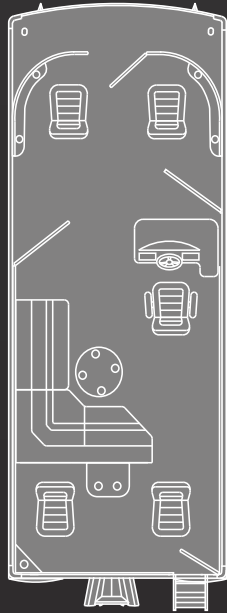

Grumman Journey J2285F

22' FISH

22' Tube Length
8' 6" Deck Width
25" Tube Diameter

Max. Carrying Capacity: 2,800 lbs.
Pontoon Boat Weight: 2,045 lbs. approx.
Max. Allowable HP: 115

.090" Pontoon Tube Thickness
5052 Marine Grade Aluminum Alloy
Max. People Capacity: 1,943 lbs. or 14 people

STANDARD FEATURES

- .190" Aluminum Motor Pod
- 2 Bow Pedestal Swivel Fishing Chairs
- 2 Stern Pedestal Swivel Fishing Chairs
- 3 Corner Shelves with Drink & Rod Holders
- 6 Step Aft Boarding Ladder
- 9 Ft. Recacril Bimini Top with 1.25 in. Ribbed Anodized Aluminum Frame
- 12 Volt Power Plug
- 22 Gallon Fuel tank in motorwell
- Aft Bench with battery Cut Out & 40" Port Bench
- Built in Motor Well 21 gallon Fuel Tank
- Chrome Bow Cleats
- Classic Composite Steering Wheel
- Custom Molded Windscreen
- Deluxe UV Stabilized Marine Vinyl Furniture
- Durable Aluminum Colored Corner Castings
- Fence Riser for Easy Deck Wash down
- Four Gates: 1 Rear Entry
- Full Length Extruded Pontoon Keel
- Full Length Pontoon M-Brackets
- Gate and Fence Finger Guards
- Heavy Duty Anodized Aluminum Side Trim
- Helm Seat with Arm Rests
- Hooded Nose Cone with Spray Fins
- Horn
- Instruments: Speedometer, Tachometer, Volt Gauge, Fuel Gauge, Trim Gauge.
- Jensen CD-MP3 Player with 2 Speakers
- Life-time Marine Grade Plywood Deck
- Molded Console with Side Door
- Navigation Lights
- Round Shaped Table
- Screened Closed-cell Marine PVC Side Walls with UV Protectant; Color & Graphics Choice
- Stainless Steel Bow Eye
- Stainless Steel Cup Holders
- Stainless Steel Fasteners
- Stainless Steel Port and Starboard Stern Tie Downs
- Stern Aerated 9.5 Gallon Livewell with Cup Holders
- Stern Aerated Livewell with cup holders
- Textured Vinyl Floor
- Two-Piece Aft Sundeck with Privacy Room & Curtain

OPTIONAL

- 4 Speaker Upgrade
- Additional Table Base
- Barbecue Grill
- Bimini Conversation Area LED Light
- Bimini Trailing Arm Kit
- Bluetooth Radio Upgrade
- Camping Enclosure
- Cruise Docking Lights
- Heritage Console Upgrade
- Hummingbird Fish Finder
- Hummingbird GPS/Fish Finder
- LED Navigation Lights
- Log Protective Side Keels
- Mini Tri-toon
- Mooring Cover
- Port Forward Aerated Livewell with Cup Holders
- Slide-top Rolling Cooler
- Stainless Steel Lift-Up Cleats
- Tackle Tray with 2 Compartments
- Tackle Tray with 3 Compartments
- Under Deck Skin "Wave Tamer"
- Utility Tray

Grumman Journey J2285CMT

22' CRUISE & MINI TRI-TOON

22' Tube Length
8' 6" Deck Width
25" Tube Diameter

Max. Carrying Capacity: 2,800 lbs.
Pontoon Boat Weight: 2,045 lbs. approx.
Max. Allowable HP: 115

.090" Pontoon Tube Thickness
5052 Marine Grade Aluminum Alloy
Max. People Capacity: 1,943 lbs. or 14 people