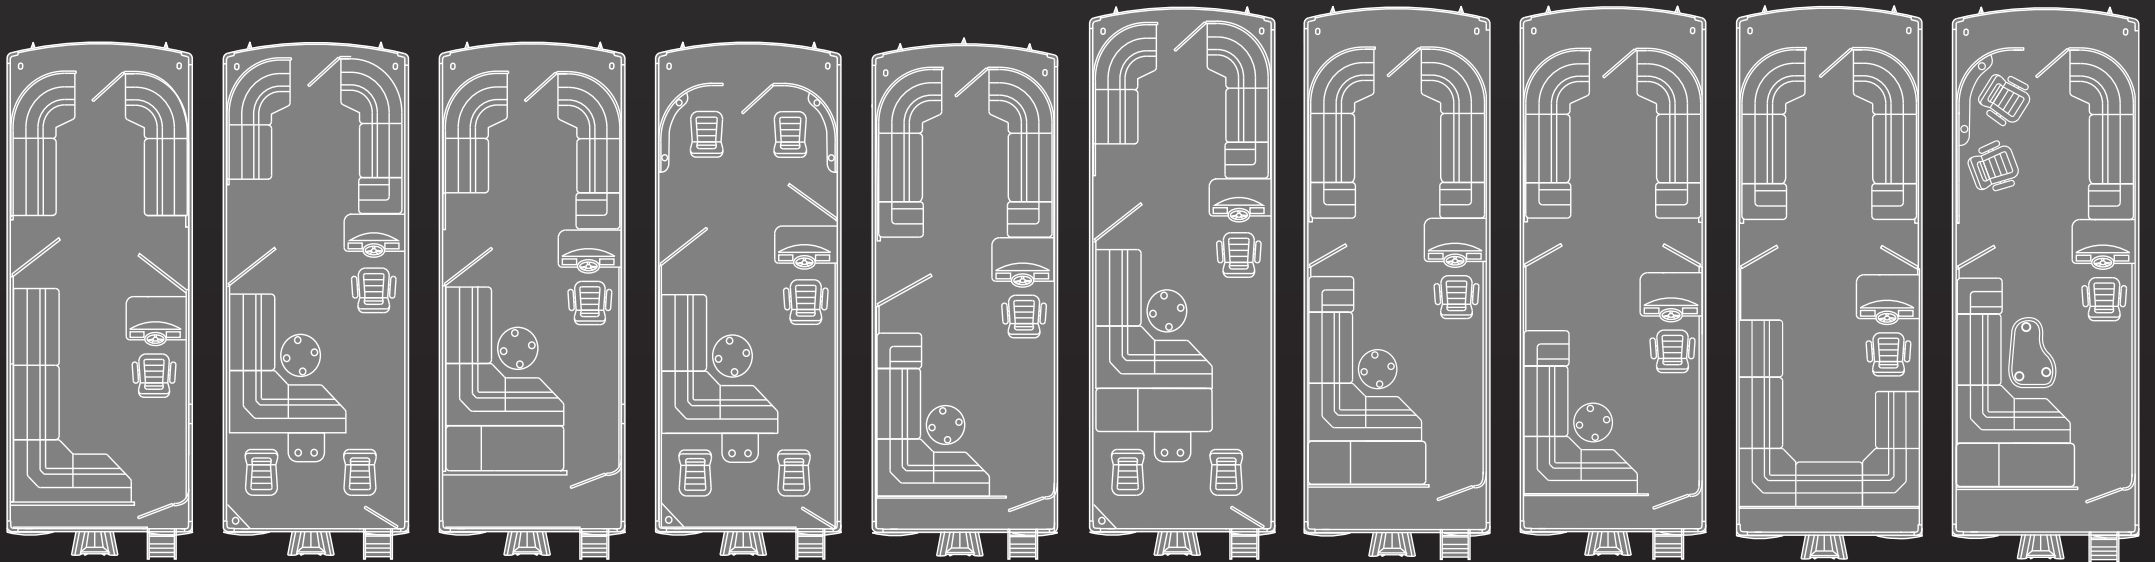

J2285LC

J2285CF

J2285CSP

J2285F

J2285CMT

J2485CFP

J2485CSP

J2485C

J2485CRL

J2485CPL