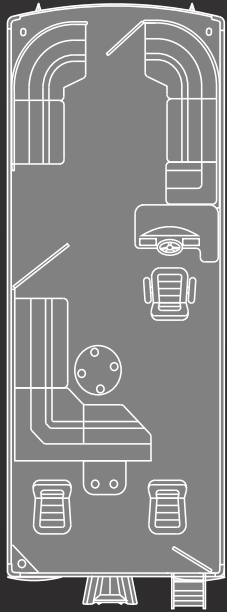

Grumman Journey J2285CF

22' CRUISE, FISH

22' Tube Length
8' 6" Deck Width
25" Tube Diameter

Max. Carrying Capacity: 2,800 lbs.
Pontoon Boat Weight: 2,045 lbs. approx.
Max. Allowable HP: 115

.090" Pontoon Tube Thickness
5052 Marine Grade Aluminum Alloy
Max. People Capacity: 1,943 lbs. or 14 people

STANDARD FEATURES

- .190" Aluminum Motor Pod
- 2 Stern Pedestal Swivel Fishing Chairs
- 6 Step Aft Boarding Ladder
- 9 Ft. Recacril Bimini Top with 1.25 in. Ribbed Anodized Aluminum Frame
- 12 Volt Power Plug
- 22 Gallon Fuel tank in motorwell
- Aft Bench with battery Cut Out & 40" Port Bench
- Built in Motor Well 21 gallon Fuel Tank
- Chrome Bow Cleats
- Classic Composite Steering Wheel
- Custom Molded Windscreen
- Deluxe UV Stabilized Marine Vinyl Furniture
- Durable Aluminum Colored Corner Castings
- Fence Riser for Easy Deck Wash down
- Fence Riser for Easy Deck Wash down
- Full Length Extruded Pontoon Keel
- Full Length Pontoon M-Brackets
- Gate and Fence Finger Guards
- Heavy Duty Anodized Aluminum Side Trim
- Helm Seat with Arm Rests
- Hooded Nose Cone with Spray Fins
- Horn
- Instruments: Speedometer, Tachometer, Volt Gauge, Fuel Gauge, Trim Gauge.
- Jensen CD-MP3 Player with 2 Speakers
- Life-time Marine Grade Plywood Deck
- Molded Console with Side Door
- Navigation Lights
- Port Radiused Bow Bench with additional 30" Bow Bench
- Round Table
- Screened Closed-cell Marine PVC Side Walls with UV Protectant; Color & Graphics Choice
- Stainless Steel Bow Eye
- Stainless Steel Cup Holders
- Stainless Steel Fasteners
- Stainless Steel Port and Starboard Stern Tie Downs
- Starboard Radiused Bow Bench with additional 30" Bow Bench & Chaise Lounge
- Stern Aerated 9.5 Gallon Livewell with cup holders
- Textured Vinyl Floor
- Three Gates: 1 Rear Entry
- Two-Piece Sundeck with Privacy Room & Curtain

OPTIONAL

- 4 Speaker Upgrade
- Additional Table Base
- Barbecue Grill
- Bimini Conversation LED Light
- Bimini Trailering Arm Kit
- Bluetooth Radio Upgrade
- Camping Enclosure
- Cruise Docking Lights
- Heritage Console Upgrade
- Hummingbird Fish Finder
- Hummingbird GPS/Fish Finder
- Jensen CD-MP3 with 4 Speakers
- LED Navigation Lights
- Log Protective Side Keels
- Mini Tri-toon
- Mooring Cover
- Seat Covers
- Ski Tow Bar
- Slide-top Rolling Cooler
- Stainless Steel Lift-Up Cleats
- Tackle Tray with 2 Compartments
- Tackle Tray with 3 Compartments
- Under Deck Skin "Wave Tamer"
- Utility Tray

Grumman Journey J2285CSP

22' CRUISE, SWIM PLATFORM & PRIVACY ROOM

22' Tube Length
8' 6" Deck Width
25" Tube Diameter

Max. Carrying Capacity: 2,800 lbs.
Pontoon Boat Weight: 2,045 lbs. approx.
Max. Allowable HP: 115

.090" Pontoon Tube Thickness
5052 Marine Grade Aluminum Alloy
Max. People Capacity: 1,943 lbs. or 14 people