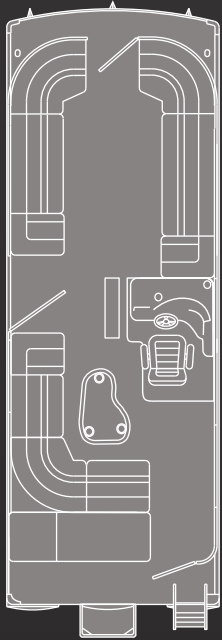

* In place of port bow furniture ensemble

Grumman Heritage H2485TCP

24' TRI-TOON, CRUISE & PRIVACY ROOM

24' Tube Length
8.5' Deck Width
25" Diameter Center Tube

Max. Carrying Capacity: 3,145 lbs.
Pontoon Boat Weight: 2,835 lbs. approx.
23" Diameter Port & Starboard Tubes

Max. Allowable HP: 200
.090" Pontoon Tube Thickness
Max. People Capacity: 2,286 lbs. or 16 people

STANDARD FEATURES

- .190" Aluminum Motor Pod & Transom
- 9 Ft Dlx Recacril Bimini Top with 1.25" Ribbed Clear Anodized Aluminum frame
- 22 Gallon Fuel tank in motorwell
- Aft Bench with Battery Cut Out and Port
- Bench with Chaise Lounge Flip Cushion
- Center Tube Storage & Hatch
- Center Tube Storage Bilge Pump
- Deluxe Fiberglass Console
- Deluxe UV Stabilized Marine Vinyl Material
- Docking Lights
- Fence Riser for Easy Deck Wash Down
- Full Length Extruded Pontoon Keel
- Full Length Pontoon M Bracket
- Gate and Fence Finger Guards
- Helm Platform Raised
- Hooded Nose Cone with Spray Fins
- Horn
- Instruments: Speedometer, Tachometer, Volt Guage, Fuel Guage, Trim Guage.
- Jenson Am/Fm Bluetooth USB input for mp3 player with 4 speakers
- Kidney Shaped Table
- LED Floor and LED Nav Lights
- Lifetime Warranted Marine Grade Plywood Deck
- Port & Starboard Stern Stainless Steel Tie Downs
- Port Bow Bench with Radius Bench and Chaise Lounge Flip Cushion
- Privacy Sundeck Cushion and Privacy Curtain
- Rear Entry with 6 Step Aft Boarding Ladder
- Recliner Helm Seat with Arms
- Screened Aluminum Side wall material
- Sea Star Hydraulic Steering
- Silver Colored Aluminum Cast Corners
- Ski Tow Bar
- Stainless Steel Bow Eye
- Stainless Steel Bow Lift-Up Cleats
- Stainless Steel Cup Holders
- Stainless Steel Fasteners
- Stainless Steel Steering Wheel
- Starboard Bow Bench with Radius Bench and Chaise Lounge Flip Cushion
- Twin Under Deck Wave Tunnels
- 12 Volt Power Plugs
- Textured Vinyl Flooring